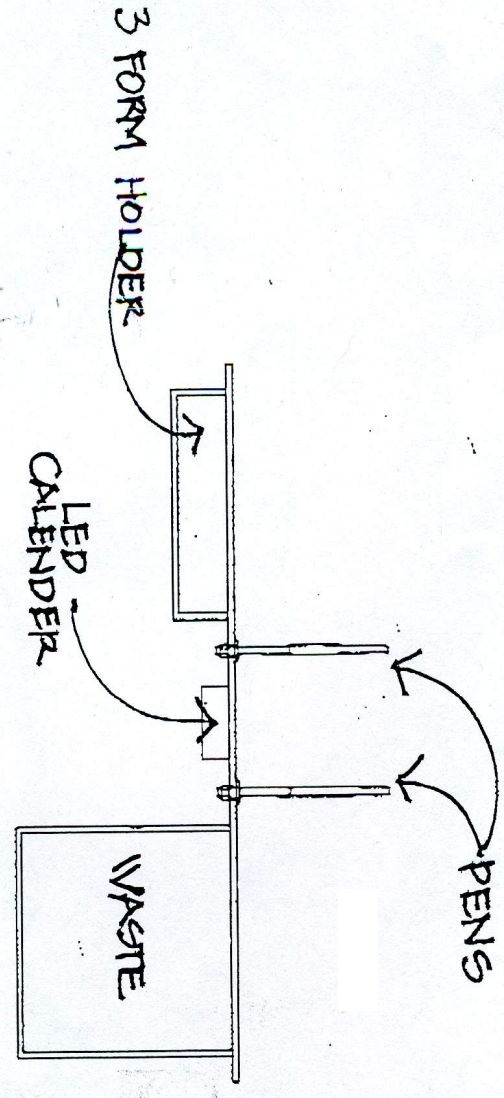

30" Long (standard) we also make 28" L.

TOP VIEW

FRONT VIEW

SIDE VIEW

CC2001-07UB
WC5396-00

CHECKWRITING STAND

MATEL MFG., INC.

12811 SO. FIGUEROA
 LOS ANGELES, CA 90061
 PH: (310) 217-9111
 FAX: (310) 539-8949

DESCRIPTION	CHECK DESK UNIT	DATE	1/03/05	PROJECT NO.	
DRAWN BY		SCALE			
JOB NO.			AS-NOTED		1 OF 1