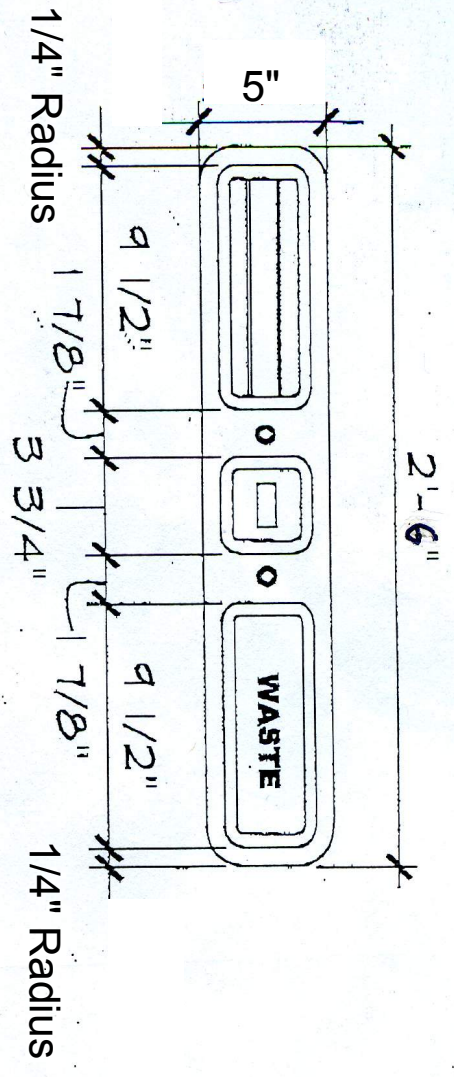

30" Long (standard) we also make 28" L.

TOP VIEW

FRONT VIEW

SIDE VIEW

CC2001-07UB
WC5396-00

CHECKWRITING STAND

MATEL MFG., INC.

12811 SO. FIGUEROA
 LOS ANGELES, CA 90061
 PH: (310) 217-9111
 FAX: (310) 539-8949

DESCRIPTION	CHECK DESK UNIT	DATE	1/03/05	PROJECT NO.	
DRAWN BY		SCALE			
JOB NO.			AS-NOTED		1 OF 1